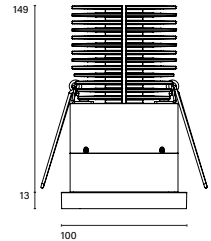

Product Manual

Mono 100 IP Recessed Downlighter Type 1

Mono 100 IP Type 1

Recessed ceiling luminaire with rotationally symmetrical spot, flood or wide flood optics, high colour reproduction, fixed orientation. High pressure die-cast powdercoated facade with inset detail. Base material from Marine Grade Aluminium, Nano-Ceramic pre-treatment prior to powdercoating. Includes direct fast connector to remote driver. Active power factor correction, current regulation, voltage spike protection. Optional spreader lens, linear spreader lens, diffuser lens, or hex louvre; factory fitted.